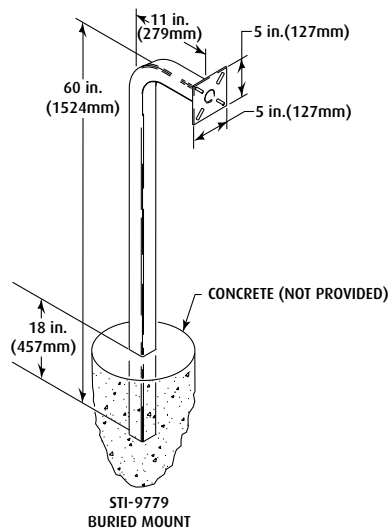

STI Mounting Pedestal

Dimensions and Technical Information

MODELS AVAILABLE

1. STI-9779 Mounting Pedestal - Subsurface mount
   STI-9780 Mounting Pedestal - Surface mount

Accessory:

1. SUB-318 Adapter plate used for mounting "A", "B" or "F" backbox to pedestal

STI covers that mount to pedestal:

Polycarbonate Enclosure

1. STI-7500A With Enclosed Deep Backbox, Interior Key Lock
   STI-7500B With Enclosed Backbox and Double-Gang Electrical Box, Interior Key Lock
   STI-7500F With Enclosed Backbox, Interior Key Lock
   STI-7501A With Enclosed Deep Backbox, Interior Thumb
   STI-7501B With Enclosed Backbox and Double-Gang Electrical Box, Interior Thumb Lock
   STI-7501F With Enclosed Backbox, Interior Thumb Lock
   STI-7510A With Enclosed Deep Backbox, Exterior Key Lock
   STI-7510B With Enclosed Backbox and Double-Gang Electrical Box, Exterior Key Lock
   STI-7510F With Enclosed Backbox, Exterior Key Lock
   STI-7511A With Enclosed Deep Backbox, Exterior Thumb Lock
   STI-7511B With Enclosed Backbox and Double-Gang Electrical Box, Exterior Thumb Lock
   STI-7501F With Enclosed Backbox, Exterior Thumb Lock

Access Control Housing

1. STI-7515A With "A" Backbox (allows 4.25" of depth)
   STI-7515F With "F" Backbox (allows 2" of depth)

Safety Technology International, Inc.

2306 Airport Road
Waterford, Michigan
48327, USA

Tel: 248-673-9898
Fax: 248-673-1246
Tollfree: 800-888-4784
info@sti-usa.com
www.sti-usa.com

Unit 49G Pipers Road
Park Farm Industrial Estate
Redditch, Worcestershire
B98 0HU England

Tel: 44 (0) 1527 520 999
Fax: 44 (0) 1527 501 999
Free: 0800 085 1678 (UK)
www.sti-europe.com