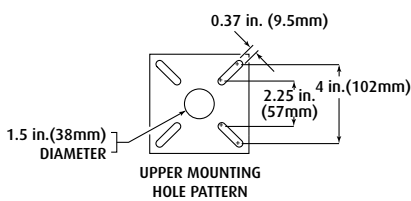

STI Mounting Pedestal

Dimensions and Technical Information

MODELS AVAILABLE

1. STI-9779 Mounting Pedestal - Subsurface mount
   STI-9780 Mounting Pedestal - Surface mount

Accessory:

1. SUB-318 Adapter plate used for mounting "A", "B" or "F" backbox to pedestal

STI covers that mount to pedestal:

Polycarbonate Enclosure

1. STI-7500A With Enclosed Deep Backbox, Interior Key Lock
   STI-7500B With Enclosed Backbox and Double-Gang Electrical Box, Interior Key Lock
   STI-7500F With Enclosed Backbox, Interior Key Lock
   STI-7501A With Enclosed Deep Backbox, Interior Thumb
   STI-7501B With Enclosed Backbox and Double-Gang Electrical Box, Interior Thumb Lock
   STI-7501F With Enclosed Backbox, Interior Thumb Lock
   STI-7510A With Enclosed Deep Backbox, Exterior Key Lock
   STI-7510B With Enclosed Backbox and Double-Gang Electrical Box, Exterior Key Lock
   STI-7510F With Enclosed Backbox, Exterior Key Lock
   STI-7511A With Enclosed Deep Backbox, Exterior Thumb Lock
   STI-7511B With Enclosed Backbox and Double-Gang Electrical Box, Exterior Thumb Lock
   STI-7501F With Enclosed Backbox, Exterior Thumb Lock

Access Control Housing

1. STI-7515A With "A" Backbox (allows 4.25" of depth)
   STI-7515F With "F" Backbox (allows 2" of depth)

Safety Technology International, Inc.

2306 Airport Road
Waterford, Michigan
48327, USA

Tel: 248-673-9898
Fax: 248-673-1246
Tollfree: 800-888-4784
info@sti-usa.com
www.sti-usa.com

Unit 49G Pipers Road
Park Farm Industrial Estate
Redditch, Worcestershire
B98 0HU England

Tel: 44 (0) 1527 520 999
Fax: 44 (0) 1527 501 999
Free: 0800 085 1678 (UK)
www.sti-europe.com