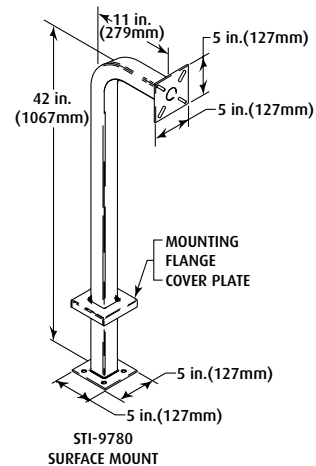

STI Mounting Pedestal

Dimensions and Technical Information

MODELS AVAILABLE

1. STI-9779 Mounting Pedestal - Subsurface mount
   STI-9780 Mounting Pedestal - Surface mount

Accessory:

1. SUB-318 Adapter plate used for mounting "A", "B" or "F" backbox to pedestal

STI covers that mount to pedestal:

Polycarbonate Enclosure

1. STI-7500A With Enclosed Deep Backbox, Interior Key Lock
   STI-7500B With Enclosed Backbox and Double-Gang Electrical Box, Interior Key Lock
   STI-7500F With Enclosed Backbox, Interior Key Lock
   STI-7501A With Enclosed Deep Backbox, Interior Thumb
   STI-7501B With Enclosed Backbox and Double-Gang Electrical Box, Interior Thumb Lock
   STI-7501F With Enclosed Backbox, Interior Thumb Lock
   STI-7510A With Enclosed Deep Backbox, Exterior Key Lock
   STI-7510B With Enclosed Backbox and Double-Gang Electrical Box, Exterior Key Lock
   STI-7510F With Enclosed Backbox, Exterior Key Lock
   STI-7511A With Enclosed Deep Backbox, Exterior Thumb Lock
   STI-7511B With Enclosed Backbox and Double-Gang Electrical Box, Exterior Thumb Lock
   STI-7501F With Enclosed Backbox, Exterior Thumb Lock

Access Control Housing

1. STI-7515A With "A" Backbox (allows 4.25" of depth)
   STI-7515F With "F" Backbox (allows 2" of depth)

Safety Technology International, Inc.

2306 Airport Road
Waterford, Michigan
48327, USA

Tel: 248-673-9898
Fax: 248-673-1246
Tollfree: 800-888-4784
info@sti-usa.com
www.sti-usa.com

Unit 49G Pipers Road
Park Farm Industrial Estate
Redditch, Worcestershire
B98 0HU England

Tel: 44 (0) 1527 520 999
Fax: 44 (0) 1527 501 999
Free: 0800 085 1678 (UK)
www.sti-europe.com