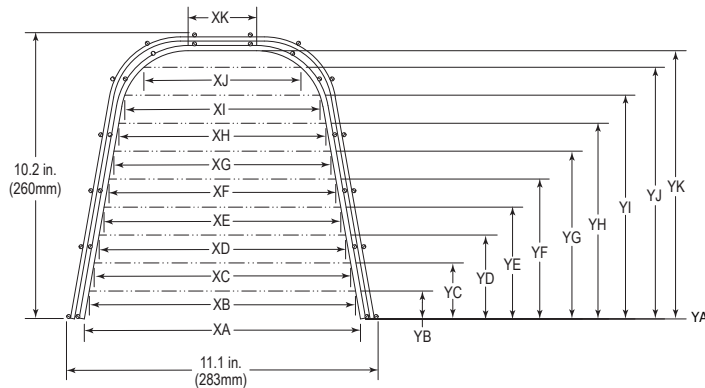

DETAIL A-A

DETAIL B

DETAIL A-A

LEVEL	INTERNAL DIMENSIONS	
	X in. (mm)	in. (mm)
A	9.8 (251)	0
B	9.5 (242)	1 (25)
C	9.1 (233)	2 (50)
D	8.8 (224)	3 (76)
E	8.4 (215)	4 (101)
F	8.1 (206)	5 (127)
G	7.7 (197)	6 (152)
H	7.4 (188)	7 (177)
I	6.9 (177)	8 (203)
J	5.6 (143)	9 (228)
K	2.4 (62)	9.5 (241)

INSTALLATION INSTRUCTIONS

1. Overlap the two wire guards to desired final fit and center the wire guard over existing appliance.
2. Evenly space wire guard brackets mark and drill mounting holes (see pictorial for size).
3. If anchors are used insert anchors into drilled holes.
4. Install wire guard bracket over wire and secure with screw.

All dimensions are approximate

SMOKE DETECTOR GUARDS

STI-9601	8.25 x 2.75"
STI-9601-SS	8.25 x 2.75"
STI-9602	8.25 x 4.25"
STI-9604	7 x 3.25"
STI-9604-SS	7 x 3.25"
STI-9605	7.125 x 4.5"
STI-9605-SS	7.125 x 4.5"
STI-9609	8.25 x 4.6"
STI-9609-SS	8.25 x 4.6"