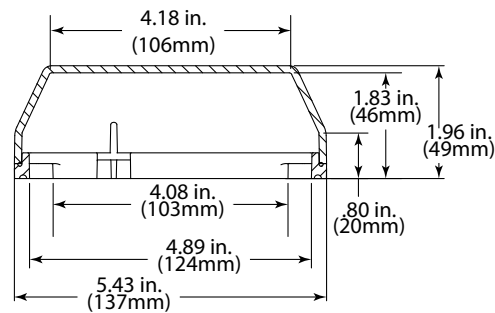

SECTION B-B

SECTION A-A

Three year warranty or a one year limited warranty (from date of purchase) on most products. See website for details. Electronic warranty form at www.sti-usa.com/wc14.

DIMENSIONS FOR STI-14000 SERIES UNIVERSAL STOPPER® LOW PROFILE - FLUSH MOUNT