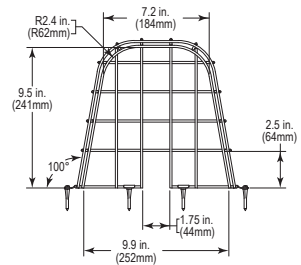

STI Speaker Guard Damage Stopper®

Dimensions and Technical Information

MODELS AVAILABLE

- **STI-241416** Speaker Guard 24" x 14" x 16"
- **STI-241416-BK** Speaker Guard 24" x 14" x 16" - Black
- **STI-282121** Speaker Guard 28" x 21" x 21"
- **STI-282121-BK** Speaker Guard 28" x 21" x 21" - Black
- **STI-101075** Expandable Damage Stopper® 63" to 75" black wire
- **STI-262626** Projector Damage Stopper® 26" x 26" x 26"

WARRANTY

Three year guarantee against breakage in normal use.

STI-241416