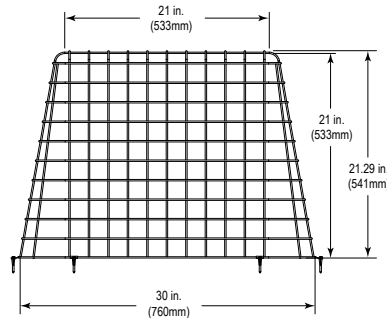

STI-282121