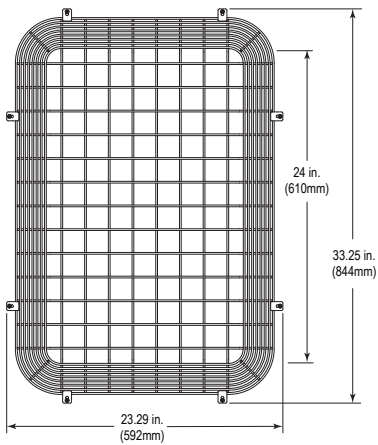

STI Speaker Guard Damage Stopper®

Dimensions and Technical Information

MODELS AVAILABLE

- **STI-241416** Speaker Guard 24" x 14" x 16"
- **STI-241416-BK** Speaker Guard 24" x 14" x 16" - Black
- **STI-282121** Speaker Guard 28" x 21" x 21"
- **STI-282121-BK** Speaker Guard 28" x 21" x 21" - Black
- **STI-101075** Expandable Damage Stopper® 63" to 75" black wire
- **STI-262626** Projector Damage Stopper® 26" x 26" x 26"

WARRANTY

Three year guarantee against breakage in normal use.

STI-241416