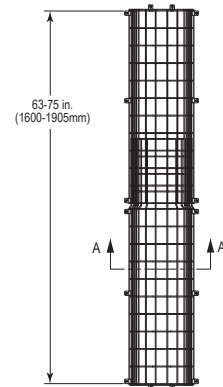

STI-101075

Safety Technology International

2306 Airport Road info@sti-usa.com
Waterford, MI www.sti-usa.com
48327, USA Tel: 248-673-9898

Taylor House
34 Sherwood Rd., Bromsgrove,
Worcs., B60 3DR, England

info@sti-emea.com
www.sti-emea.com
Tel: +44 (0) 1527 520 999

Unit 7A Lockheed Avenue
Airport Business Park
Waterford X91 HWF2 Ireland