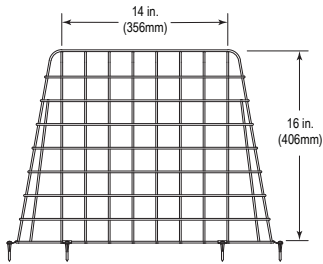

STI Speaker Guard Damage Stopper®

Dimensions and Technical Information

MODELS AVAILABLE

- **STI-241416** Speaker Guard 24" x 14" x 16"
- **STI-241416-BK** Speaker Guard 24" x 14" x 16" - Black
- **STI-282121** Speaker Guard 28" x 21" x 21"
- **STI-282121-BK** Speaker Guard 28" x 21" x 21" - Black
- **STI-101075** Expandable Damage Stopper® 63" to 75" black wire
- **STI-262626** Projector Damage Stopper® 26" x 26" x 26"

WARRANTY

Three year guarantee against breakage in normal use.

STI-241416