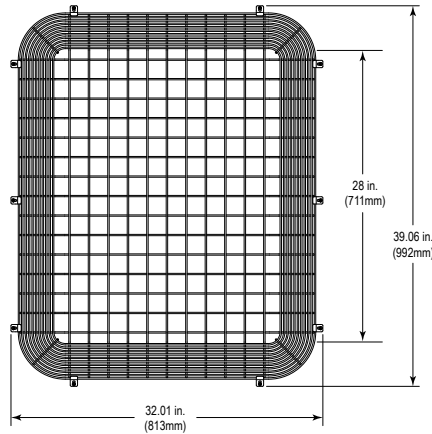

STI Speaker Guard Damage Stopper®

Dimensions and Technical Information

MODELS AVAILABLE

- **STI-241416** Speaker Guard 24" x 14" x 16"
- **STI-241416-BK** Speaker Guard 24" x 14" x 16" - Black
- **STI-282121** Speaker Guard 28" x 21" x 21"
- **STI-282121-BK** Speaker Guard 28" x 21" x 21" - Black
- **STI-101075** Expandable Damage Stopper® 63" to 75" black wire
- **STI-262626** Projector Damage Stopper® 26" x 26" x 26"

WARRANTY

Three year guarantee against breakage in normal use.

STI-241416