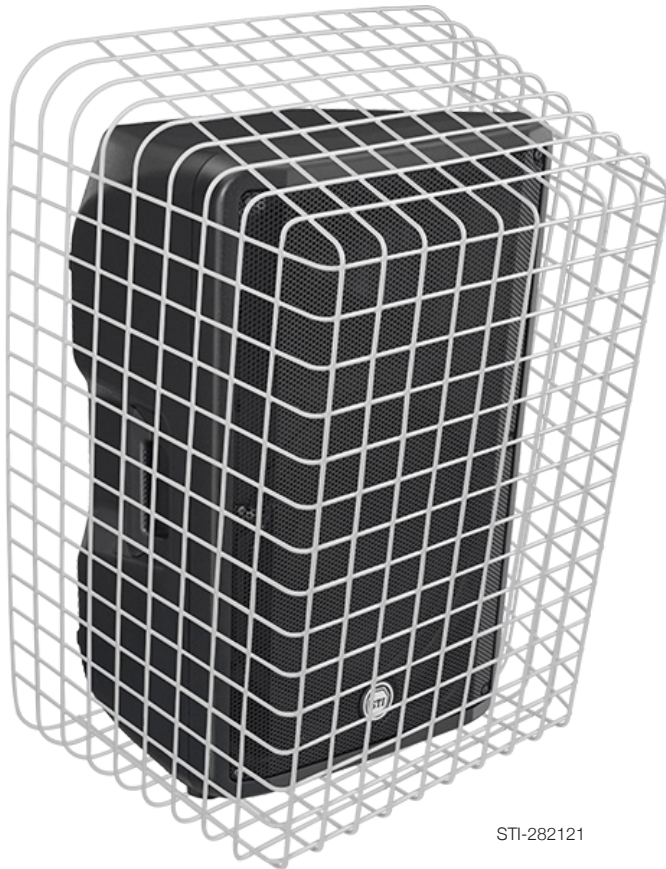

STI SPEAKER GUARD DAMAGE STOPPER®

STI-282121

PRODUCT OVERVIEW

These members of the STI Wire Guard Team were created in response to multiple requests from STI customers. Constructed of 9-gauge steel wire coated with corrosion resistant polyester. The size and sturdy steel construction make the multi-use wire guards an easy choice for protecting speakers and a wide variety of sensitive equipment.

BACKED BY A THREE YEAR GUARANTEE

Constructed of tough steel wire that is coated with corrosion resistant polyester. It is not surprising STI backs them with a three year guarantee against breakage in normal use. These Stoppers are highly recommended for areas where abuse is severe or it is imperative that important devices continue to operate.

KEY FEATURES

General Information

- Guards protect speakers and a wide variety of devices against theft and vandalism.
- Three year guarantee against breaking in normal use.

Construction

- Constructed of 9-gauge coated steel wire.
- Coated with corrosion resistant polyester.

Installation

- Fast and easy installation with all brackets, screws and anchors provided.

STI Speaker Guard Damage Stopper®

Dimensions and Technical Information

MODELS AVAILABLE

- STI-241416** Speaker Guard 24" x 14" x 16"
- STI-241416-BK** Speaker Guard 24" x 14" x 16" - Black
- STI-282121** Speaker Guard 28" x 21" x 21"
- STI-282121-BK** Speaker Guard 28" x 21" x 21" - Black
- STI-101075** Expandable Damage Stopper® 63" to 75" black wire
- STI-262626** Projector Damage Stopper® 26" x 26" x 26"