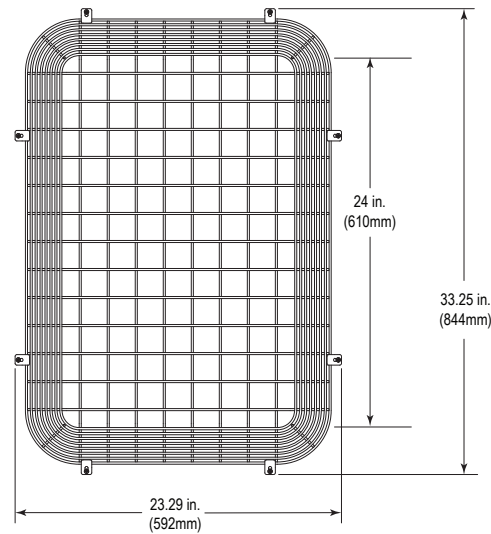

**Safety Technology
International**

2306 Airport Road
Waterford • Michigan • 48327-1209
Phone: 248-673-9898
E-mail: info@sti-usa.com • Web: www.sti-usa.com

Taylor House • 34 Sherwood Road • Bromsgrove
Worcestershire • B60 3DR • England
Tel: +44 (0)1527 520 999
E-mail: info@sti-emea.com • Web: www.sti-emea.com

Unit 7A • Lockheed Avenue
Airport Business Park
Waterford • X91 HWF2 • Ireland
E-mail: info@sti-emea.com

INSTALLATION INSTRUCTIONS

1. Center the wire guard over existing appliance.
2. Mark and drill mounting holes.
3. Insert screws through clamps and tighten.

Three year warranty or a one year limited warranty (from date of purchase) on most products.
See website for details. Electronic warranty form at www.sti-usa.com/wc14.

STI-241416 WIRE GUARD DAMAGE STOPPER®

All specifications and information shown were current as of publication and are subject to change without notice.

241616IS APR2022