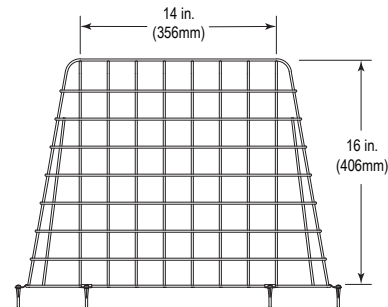

**Safety Technology
International**

2306 Airport Road
Waterford • Michigan • 48327-1209
Phone: 248-673-9898
E-mail: info@sti-usa.com • Web: www.sti-usa.com

Taylor House • 34 Sherwood Road • Bromsgrove
Worcestershire • B60 3DR • England
Tel: +44 (0)1527 520 999
E-mail: info@sti-emea.com • Web: www.sti-emea.com

Unit 7A • Lockheed Avenue
Airport Business Park
Waterford • X91 HWF2 • Ireland
E-mail: info@sti-emea.com

INSTALLATION INSTRUCTIONS

1. Center the wire guard over existing appliance.
2. Mark and drill mounting holes.
3. Insert screws through clamps and tighten.

Three year warranty or a one year limited warranty (from date of purchase) on most products.
See website for details. Electronic warranty form at www.sti-usa.com/wc14.

STI-241416 WIRE GUARD DAMAGE STOPPER®

All specifications and information shown were current as of publication and are subject to change without notice.

241616IS APR2022