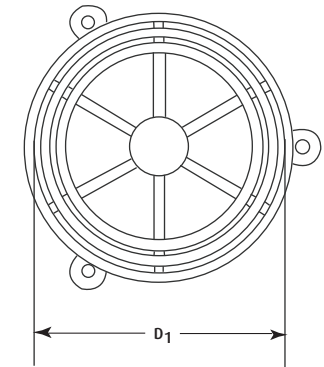

FRONT VIEW

BOTTOM VIEW

SIDE VIEW

TOP VIEW

**STI-9614
STI-9615
STI-9617**

**STI-9664
STI-9665**

Model	Depth	D ₁	D ₂
STI-9614	6 in. (152mm)	7.8 in. (198mm)	N/A
STI-9615	3.5 in. (88mm)	3.75 in. (95mm)	N/A
STI-9617	5.0 in. (127mm)	5.9 in. (149mm)	N/A
STI-9664	6.8 in. (173mm)	5.1 in. (130mm)	3.0 (76mm)
STI-9665	8.5 in. (214mm)	6.6 in. (167mm)	5.3 (134mm)

INSTALLATION INSTRUCTIONS

1. Center the wire guard over existing appliance.
2. Mark and drill mounting holes.
3. Insert screws through clamps and tighten.

NOTE Anchors and screws provided are for wall mounting. Other fasteners may be required for mounting to metal enclosure or cabinet.