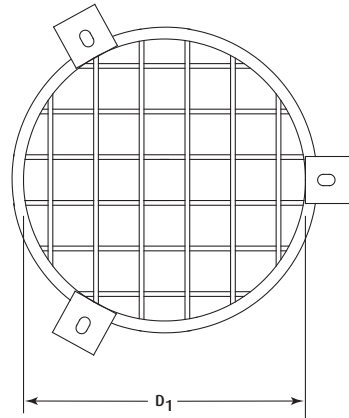

FRONT VIEW

BOTTOM VIEW

SIDE VIEW

TOP VIEW

**STI-9614
STI-9615
STI-9617**

**STI-9664
STI-9665**

Model	Depth	D ₁	D ₂
STI-9614	6 in. (152mm)	7.8 in. (198mm)	N/A
STI-9615	3.5 in. (88mm)	3.75 in. (95mm)	N/A
STI-9617	5.0 in. (127mm)	5.9 in. (149mm)	N/A
STI-9664	6.8 in. (173mm)	5.1 in. (130mm)	3.0 (76mm)
STI-9665	8.5 in. (214mm)	6.6 in. (167mm)	5.3 (134mm)

INSTALLATION INSTRUCTIONS

1. Center the wire guard over existing appliance.
2. Mark and drill mounting holes.
3. Insert screws through clamps and tighten.

NOTE Anchors and screws provided are for wall mounting. Other fasteners may be required for mounting to metal enclosure or cabinet.

PIR GUARDS

STI-9618	4.62 x 5.37 x 3"
STI-9619	7.75 x 5.37 x 5.62"
STI-9620	6.25 x 4 x 2.25"
STI-9621	7 x 5.75 x 4.50"
STI-9622	8.75 x 4 x 3.75"

CLOCK/BELL WIRE CAGES

STI-9631	10.5" Diameter
STI-9631-SS	10.5" Diameter
STI-9631-R	10.5" Diameter
STI-9632	16.5" Diameter
STI-9632-SS	16.5" Diameter
STI-9633	20" Diameter

BEACON & SOUNDER CAGES

STI-9614	7.9 x 6"
STI-9615	3.7 x 3.5"
STI-9617	5.9 x 4.9"
STI-9664	3.86 x 6.18"
STI-9665	7 x 8.43"

MISCELLANEOUS WIRE CAGES

STI-9705	7.4 x 6.15 x 3.39"	STI-9730	12 x 12 x 12"
STI-9708	7.49 x 6.74 x 6.09"	STI-9732	18 x 15 x 13"
STI-9711	8.26 x 8.26 x 3.54"	STI-9880	10.45 x 62.75 x 6.2"
STI-9714	8.55 x 8.55 x 6.23"	STI-9881	10.45 x 98.25 x 6.2"
STI-9717	6.1 x 9.3 x 2.4"	STI-101075	10 x 10 x (63 to 75)"
STI-9720	6.1 x 9.3 x 4.9"	STI-241416	33.25 x 23.29 x 16"
STI-9729	7 x 7 x 7"	STI-282121	39.06 x 32.01 x 21.29"