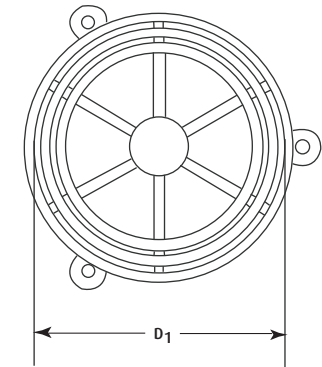

FRONT VIEW

**STI-9614
STI-9615
STI-9617**

BOTTOM VIEW

SIDE VIEW

**STI-9664
STI-9665**

TOP VIEW

Model	Depth	D ₁	D ₂
STI-9614	6 in. (152mm)	7.8 in. (198mm)	N/A
STI-9615	3.5 in. (88mm)	3.75 in. (95mm)	N/A
STI-9617	5.0 in. (127mm)	5.9 in. (149mm)	N/A
STI-9664	6.8 in. (173mm)	5.1 in. (130mm)	3.0 (76mm)
STI-9665	8.5 in. (214mm)	6.6 in. (167mm)	5.3 (134mm)

INSTALLATION INSTRUCTIONS

1. Center the wire guard over existing appliance.
2. Mark and drill mounting holes.
3. Insert screws through clamps and tighten.

NOTE Anchors and screws provided are for wall mounting. Other fasteners may be required for mounting to metal enclosure or cabinet.