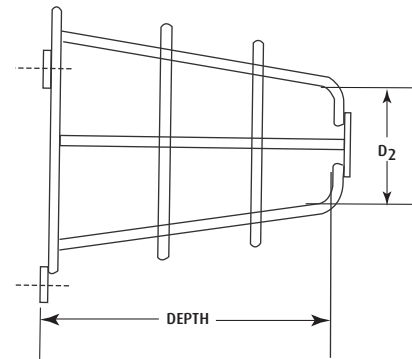

FRONT VIEW

**STI-9614
STI-9615
STI-9617**

BOTTOM VIEW

SIDE VIEW

**STI-9664
STI-9665**

TOP VIEW

Model	Depth	D ₁	D ₂
STI-9614	6 in. (152mm)	7.8 in. (198mm)	N/A
STI-9615	3.5 in. (88mm)	3.75 in. (95mm)	N/A
STI-9617	5.0 in. (127mm)	5.9 in. (149mm)	N/A
STI-9664	6.8 in. (173mm)	5.1 in. (130mm)	3.0 (76mm)
STI-9665	8.5 in. (214mm)	6.6 in. (167mm)	5.3 (134mm)

INSTALLATION INSTRUCTIONS

1. Center the wire guard over existing appliance.
2. Mark and drill mounting holes.
3. Insert screws through clamps and tighten.

NOTE Anchors and screws provided are for wall mounting. Other fasteners may be required for mounting to metal enclosure or cabinet.