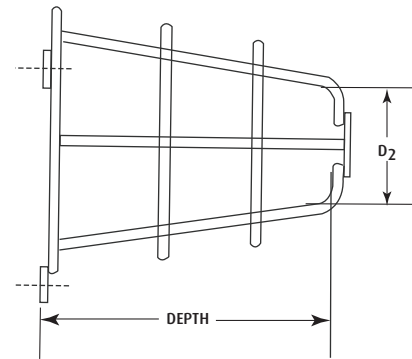

FRONT VIEW

BOTTOM VIEW

SIDE VIEW

TOP VIEW

**STI-9614
STI-9615
STI-9617**

**STI-9664
STI-9665**

Model	Depth	D ₁	D ₂
STI-9614	6 in. (152mm)	7.8 in. (198mm)	N/A
STI-9615	3.5 in. (88mm)	3.75 in. (95mm)	N/A
STI-9617	5.0 in. (127mm)	5.9 in. (149mm)	N/A
STI-9664	6.8 in. (173mm)	5.1 in. (130mm)	3.0 (76mm)
STI-9665	8.5 in. (214mm)	6.6 in. (167mm)	5.3 (134mm)

INSTALLATION INSTRUCTIONS

1. Center the wire guard over existing appliance.
2. Mark and drill mounting holes.
3. Insert screws through clamps and tighten.

NOTE Anchors and screws provided are for wall mounting. Other fasteners may be required for mounting to metal enclosure or cabinet.