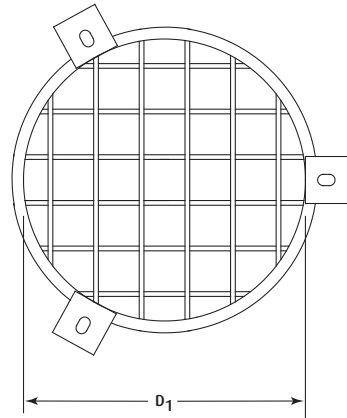

FRONT VIEW

**STI-9614
STI-9615
STI-9617**

BOTTOM VIEW

SIDE VIEW

**STI-9664
STI-9665**

TOP VIEW

Model	Depth	D ₁	D ₂
STI-9614	6 in. (152mm)	7.8 in. (198mm)	N/A
STI-9615	3.5 in. (88mm)	3.75 in. (95mm)	N/A
STI-9617	5.0 in. (127mm)	5.9 in. (149mm)	N/A
STI-9664	6.8 in. (173mm)	5.1 in. (130mm)	3.0 (76mm)
STI-9665	8.5 in. (214mm)	6.6 in. (167mm)	5.3 (134mm)

INSTALLATION INSTRUCTIONS

1. Center the wire guard over existing appliance.
2. Mark and drill mounting holes.
3. Insert screws through clamps and tighten.

NOTE Anchors and screws provided are for wall mounting. Other fasteners may be required for mounting to metal enclosure or cabinet.

PIR GUARDS

STI-9618	4.62 x 5.37 x 3"
STI-9619	7.75 x 5.37 x 5.62"
STI-9620	6.25 x 4 x 2.25"
STI-9621	7 x 5.75 x 4.50"
STI-9622	8.75 x 4 x 3.75"

CLOCK/BELL WIRE CAGES

STI-9631	10.5" Diameter
STI-9631-SS	10.5" Diameter
STI-9631-R	10.5" Diameter
STI-9632	16.5" Diameter
STI-9632-SS	16.5" Diameter
STI-9633	20" Diameter

BEACON & SOUNDER CAGES

STI-9614	7.9 x 6"
STI-9615	3.7 x 3.5"
STI-9617	5.9 x 4.9"
STI-9664	3.86 x 6.18"
STI-9665	7 x 8.43"

MISCELLANEOUS WIRE CAGES

STI-9651	29.5 x 53.5 x 4"	STI-9717	6.1 x 9.3 x 2.4"
STI-9705	7.4 x 6.15 x 3.39"	STI-9720	6.1 x 9.3 x 4.9"
STI-9708	7.49 x 6.74 x 6.09"	STI-9729	7 x 7 x 7"
STI-9711	8.26 x 8.26 x 3.54"	STI-9730	12 x 12 x 12"
STI-9714	8.55 x 8.55 x 6.23"	STI-9880	10.45 x 62.75 x 6.2"
STI-9716	17 x 17 x 25"	STI-9881	10.45 x 98.25 x 6.2"