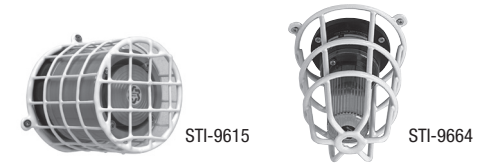

PIR GUARDS

STI-9618	4.62 x 5.37 x 3"
STI-9619	7.75 x 5.37 x 5.62"
STI-9620	6.25 x 4 x 2.25"
STI-9621	7 x 5.75 x 4.50"
STI-9622	8.75 x 4 x 3.75"

CLOCK/BELL WIRE CAGES

STI-9631	10.5" Diameter
STI-9631-SS	10.5" Diameter
STI-9631-R	10.5" Diameter
STI-9632	16.5" Diameter
STI-9632-SS	16.5" Diameter
STI-9633	20" Diameter

EXIT SIGN WIRE CAGES

STI-9640	10.5 x 13.75 x 2.75"
STI-9740	15.5 x 20.5 x 6"
STI-9741	14.80 x 16.09 x 5.35"
STI-9742	15.59 x 16.09 x 3.30"

EMERGENCY LIGHT CAGES

STI-9641	19.7 x 14.6 x 4"
STI-9644	8.7 x 17.7 x 5"
STI-9645	13.8 x 21.7 x 5.9"
STI-9649	10.75 x 24.75 x 11.25"
STI-9703	5 x 13.5 x 4"

BEACON & SOUNDER CAGES

STI-9614	7.9 x 6"
STI-9615	3.7 x 3.5"
STI-9617	5.9 x 4.9"
STI-9664	3.86 x 6.18"
STI-9665	7 x 8.43"

MISCELLANEOUS WIRE CAGES

STI-9705	7.4 x 6.15 x 3.39"	STI-9730	12 x 12 x 12"
STI-9708	7.49 x 6.74 x 6.09"	STI-9732	18 x 15 x 13"
STI-9711	8.26 x 8.26 x 3.54"	STI-9880	10.45 x 62.75 x 6.2"
STI-9714	8.55 x 8.55 x 6.23"	STI-9881	10.45 x 98.25 x 6.2"
STI-9717	6.1 x 9.3 x 2.4"	STI-101075	10 x 10 x (63 to 75)"
STI-9720	6.1 x 9.3 x 4.9"	STI-241416	33.25 x 23.29 x 16"
STI-9729	7 x 7 x 7"	STI-282121	39.06 x 32.01 x 21.29"