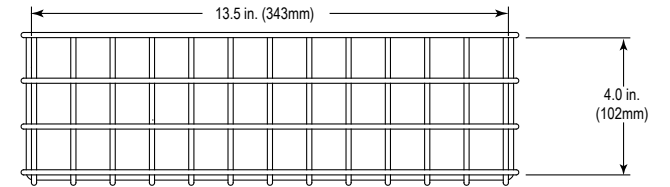

**Safety Technology
International**

2306 Airport Road
Waterford • Michigan • 48327-1209
Phone: 248-673-9898
E-mail: info@sti-usa.com • Web: www.sti-usa.com

Taylor House • 34 Sherwood Road • Bromsgrove
Worcestershire • B60 3DR • England
Tel: +44 (0)1527 520 999
E-mail: info@sti-emea.com • Web: www.sti-emea.com

Unit 7A • Lockheed Avenue
Airport Business Park
Waterford • X91 HWF2 • Ireland
E-mail: info@sti-emea.com

TOP VIEW