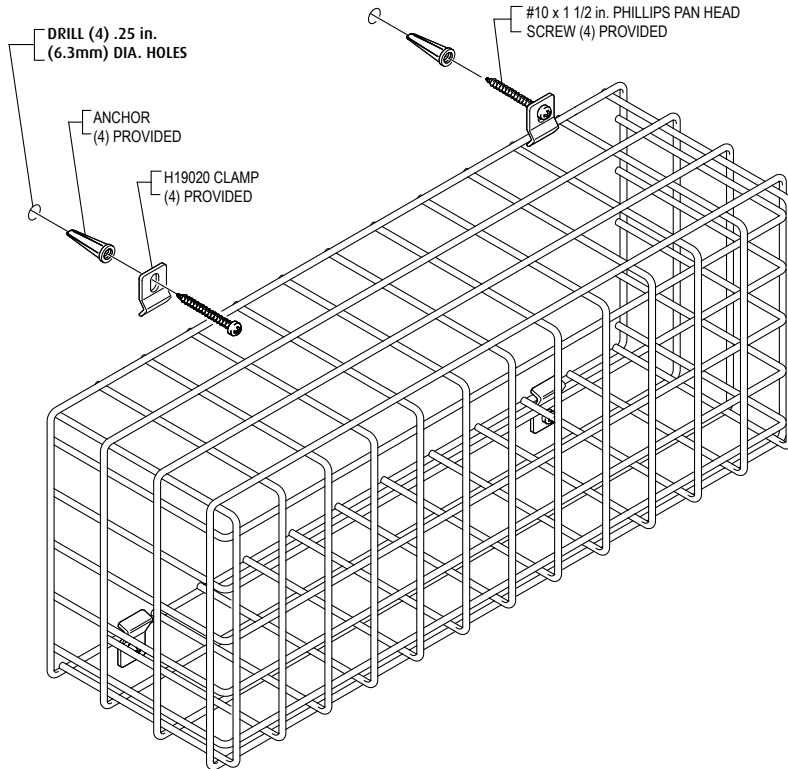

**Safety Technology
International**

2306 Airport Road
Waterford • Michigan • 48327-1209
Phone: 248-673-9898
E-mail: info@sti-usa.com • Web: www.sti-usa.com

Taylor House • 34 Sherwood Road • Bromsgrove
Worcestershire • B60 3DR • England
Tel: +44 (0)1527 520 999
E-mail: info@sti-emea.com • Web: www.sti-emea.com

Unit 7A • Lockheed Avenue
Airport Business Park
Waterford • X91 HWF2 • Ireland
E-mail: info@sti-emea.com

TOP VIEW