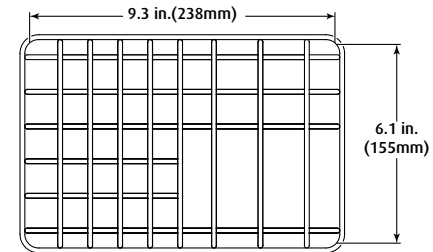

**STI-9720
TOP VIEW**

**STI-9717
TOP VIEW**

**STI-9717 and STI-9720
FRONT VIEW**

**STI-9717
SIDE VIEW**

Three year warranty or a one year limited warranty (from date of purchase) on most products. See website for details. Electronic warranty form at www.sti-usa.com/wc14.

STI-9610	8.25 x 6"
STI-9712	6.87 x 4.53"
STI-9713	6.87 x 2.50"

STI-9604-SS

STI-9605

BEAM SMOKE DETECTORS

STI-9623	7.75 x 6 x 6"
STI-9624	8.875 x 5.5 x 4.75"
STI-9625	7.875 x 10.25 x 12.625"
STI-9706	10.82 x 9.32 x 4"
STI-9707	11 x 9.62 x 5.5"
STI-9840	6.61 x 5.78"
STI-9841	11.52 x 10 x 3.58"
STI-9845	6.7 x 9.2 x 4.07"

STI-9730	12 x 12 x 12"
STI-9732	18 x 15 x 13"
STI-9880	10.45 x 62.75 x 6.2"
STI-9881	10.45 x 98.25 x 6.2"
STI-101075	10 x 10 x (63 to 75)"
STI-241416	33.25 x 23.29 x 16"
STI-282121	39.06 x 32.01 x 21.29"