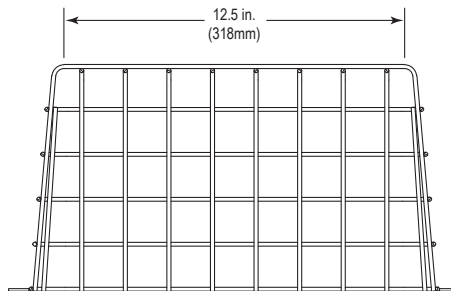

SECTION B-B

SECTION A-A

INSTALLATION INSTRUCTIONS

1. Center and place wire guard over device or product to be protected and mark all 6 hole locations with pencil or marker.
2. Drill all 6 holes using 1/4" diameter drill 1-1/2" deep.
3. Insert anchors into drilled holes.
4. Place wire guard in position, insert screws and tighten.

PIR GUARDS

STI-9618	4.62 x 5.37 x 3"
STI-9619	7.75 x 5.37 x 5.62"
STI-9620	6.25 x 4 x 2.25"
STI-9621	7 x 5.75 x 4.50"
STI-9622	8.75 x 4 x 3.75"

CLOCK/BELL WIRE CAGES

STI-9631-R	10.5" Diameter - Red
STI-9635	14.25" Diameter
STI-9636	20.75" Diameter
STI-9637	26.75" Diameter

BEACON & SOUNDER CAGES

STI-9614	7.9 x 6"
STI-9615	3.7 x 3.5"
STI-9617	5.9 x 4.9"
STI-9664	3.86 x 6.18"
STI-9665	7 x 8.43"
STI-9750	9.6 x 2.8"
STI-9754	8.4 x 9.2 x 3.5"
STI-9760	8.5 x 3.2"
STI-9761	8.5 x 5.7"
STI-9762	6.2 x 4.75 x 2.5"
STI-9763	6.2 x 4.75 x 4"
STI-9764	6.6 x 6 x 2.5"
STI-9765	6.6 x 6 x 4.4"
STI-9766	8.2 x 6.75 x 2.9"
STI-9767	8.2 x 6.75 x 5"

MISCELLANEOUS WIRE CAGES

STI-9705	7.4 x 6.15 x 3.39"	STI-9731	12 x 12 x 8"
STI-9708	7.49 x 6.74 x 6.09"	STI-9732	18 x 15 x 13"
STI-9711	8.26 x 8.26 x 3.54"	STI-9880	10.45 x 62.75 x 6.2"
STI-9714	8.55 x 8.55 x 6.23"	STI-9881	10.45 x 98.25 x 6.2"
STI-9717	6.1 x 9.3 x 2.4"	STI-101075	10 x 10 x (63 to 75)"
STI-9720	6.1 x 9.3 x 4.9"	STI-241416	33.25 x 23.29 x 16"
STI-9729	7 x 7 x 7"	STI-282121	39.06 x 32.01 x 21.29"
STI-9730	12 x 12 x 12"		