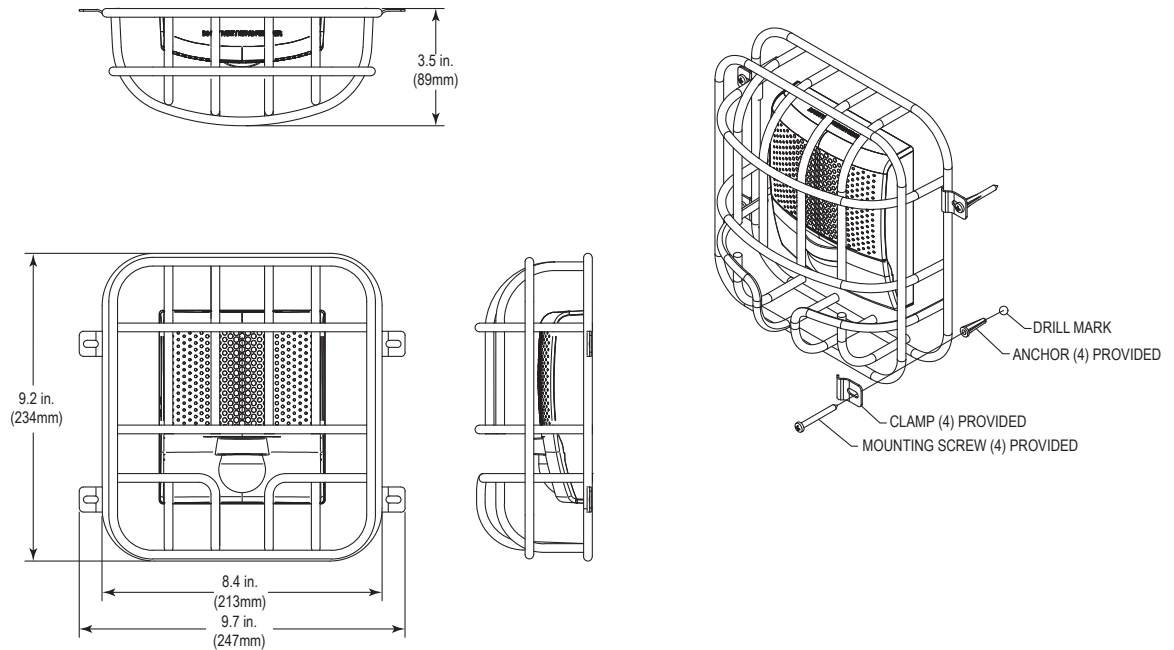

FOR USE WITH

Edwards G1 & G4 Series
Kidde G1 & G4 Series

IMPORTANT

Do not install the wire guard until the notification device has been tested and is in proper working order according to the manufacturer's installation instructions.

INSTALLATION

1. Orient as shown and center the wire guard over device.
2. Place clamps in recommended position as shown.
3. Mark clamp hole locations on the wall and drill (4) 1/8 in. [3mm] diameter holes 1 1/2 in. [40mm] deep. If using an anchor, drill (4) 15/64 in. [6mm] diameter holes 1-1/2 in. [40mm] deep and insert anchor into surface.
4. Insert screws through clamps and screw into anchors; but do not tighten.
5. Center guard over device, slide clamps onto top wire of guard and tighten screws.

SERVICE

1. Wire guard requires periodic cleaning to prevent accumulation of dust and other matter.
2. To service notification device according to manufacturer recommendations, loosen but do not remove the (4) screws, rotate (3) clamps off wire guard and carefully rotate wire guard.

LIGHT AND SOUND DE-RATING FACTOR

G1, EG1, G4, EG4, G4S, EG4S light loss <1%, sound loss <1%

Three year warranty or a one year limited warranty (from date of purchase) on most products.
See website for details. Electronic warranty form at www.sti-usa.com/wc14.

STI-9754 WALL MOUNTED SMOKE DETECTOR GUARD

All specifications and information shown were current as of publication and are subject to change without notice.