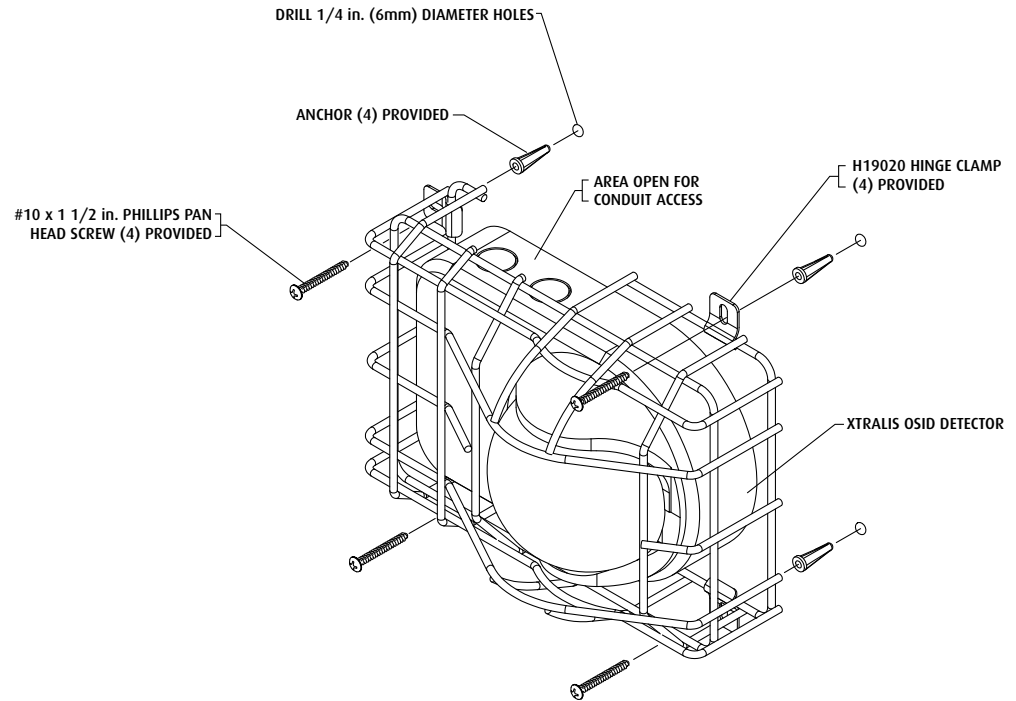

RECOMMENDED CLAMP PLACEMENT AS SHOWN

INSTALLATION INSTRUCTIONS

1. Center wire guard over device as shown.
2. Place hinge clamp in upper right position.
3. Mark and drill 1/4" diameter hole
4. Mount wire guard over device using right hinge clamp and tighten screw. This should hold wire guard in place. Mark and drill the remaining 3 clamp holes (if necessary, loosen upper right clamp screw and remove wire guard).
5. Mount wire guard, all 4 clamps and screws. Tighten firmly.