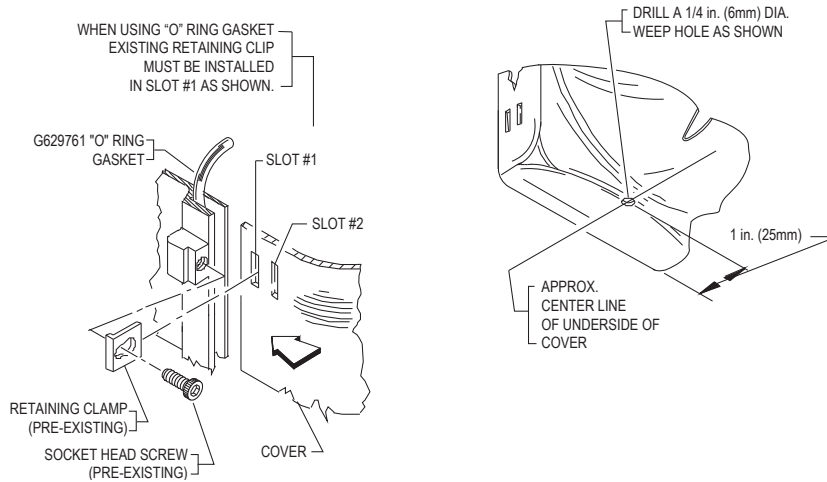

⚠ WARNING: This product can expose you to chemicals including Dichloromethane, which is known to the State of California to cause cancer, and Bisphenol A (BPA), which is known to the State of California to cause birth defects or other reproductive harm. For more information go to www.P65Warnings.ca.gov.

Three year warranty or a one year limited warranty (from date of purchase) on most products. See website for details. Electronic warranty form at www.sti-usa.com/wc14.

⚠ IMPORTANT

In applications where wash downs or rainfall occur, it is recommended a drain or weep hole be provided at location shown.

KIT-121 ENVIRO-KIT

All specifications and information shown were current as of publication and are subject to change without notice.

SUB-1211S MAY2015